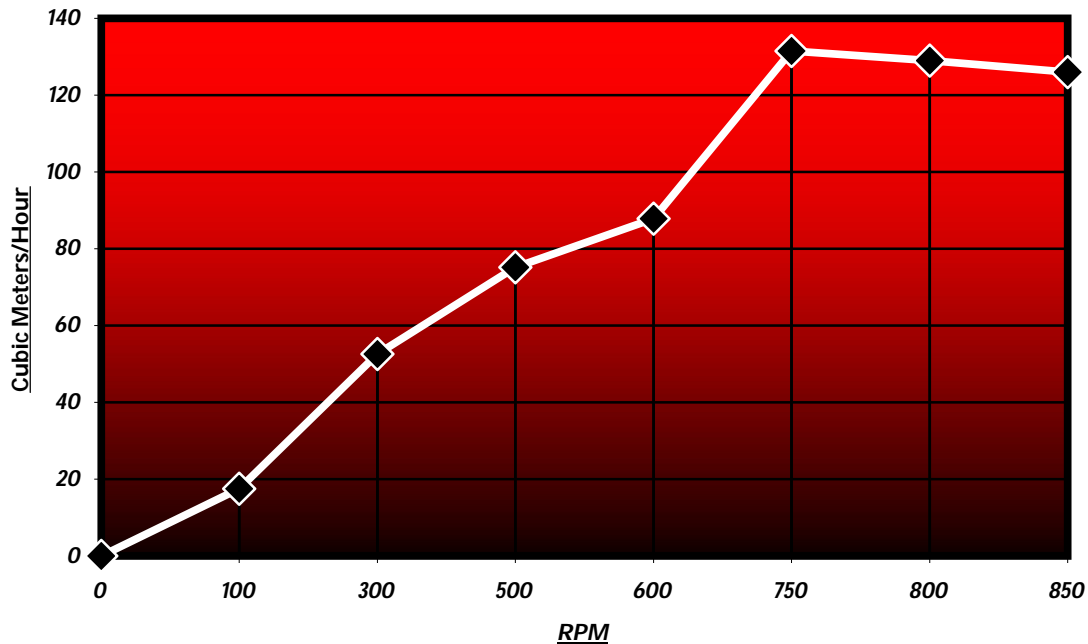

T&E Pumps 216 Series Flow Chart

T&E Pumps 216 Series
Litres/Min Flow Chart

Steel Gears

* Actual results depend on type of fluid.

T&E Pumps 216 Series
Cubic Meters/Hour Flow Chart

Steel Gears

* Actual results depend on type of fluid.