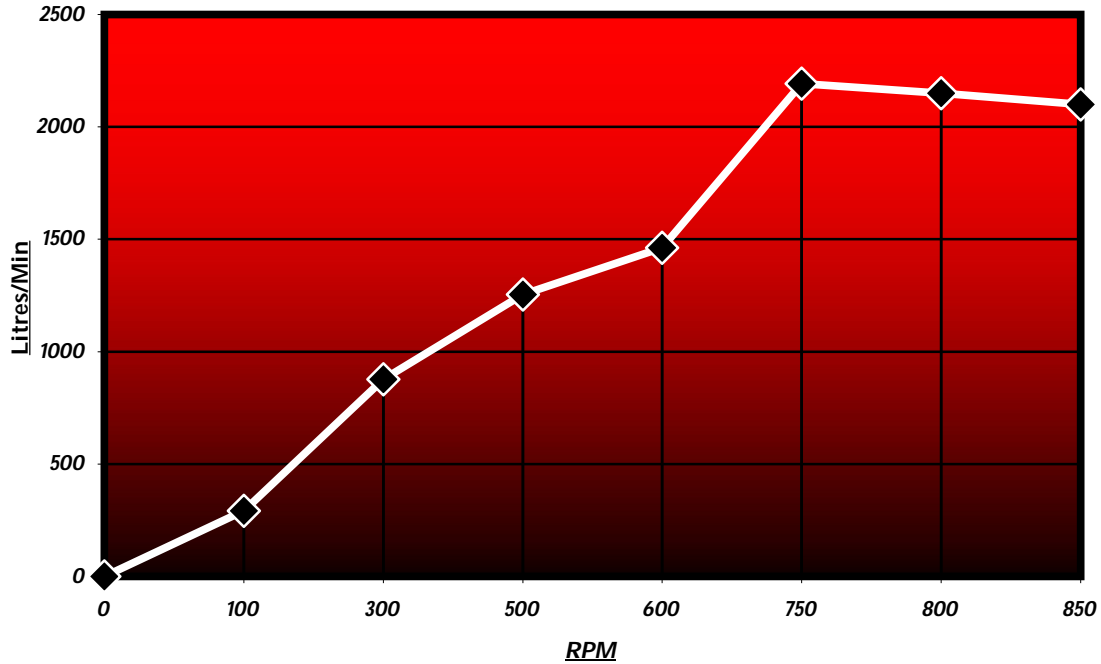

T&E Pumps 216 Series Flow Chart

T&E Pumps 216 Series
Litres/Min Flow Chart

Steel Gears

* Actual results depend on type of fluid.

T&E Pumps 216 Series
Cubic Meters/Hour Flow Chart

Steel Gears

* Actual results depend on type of fluid.