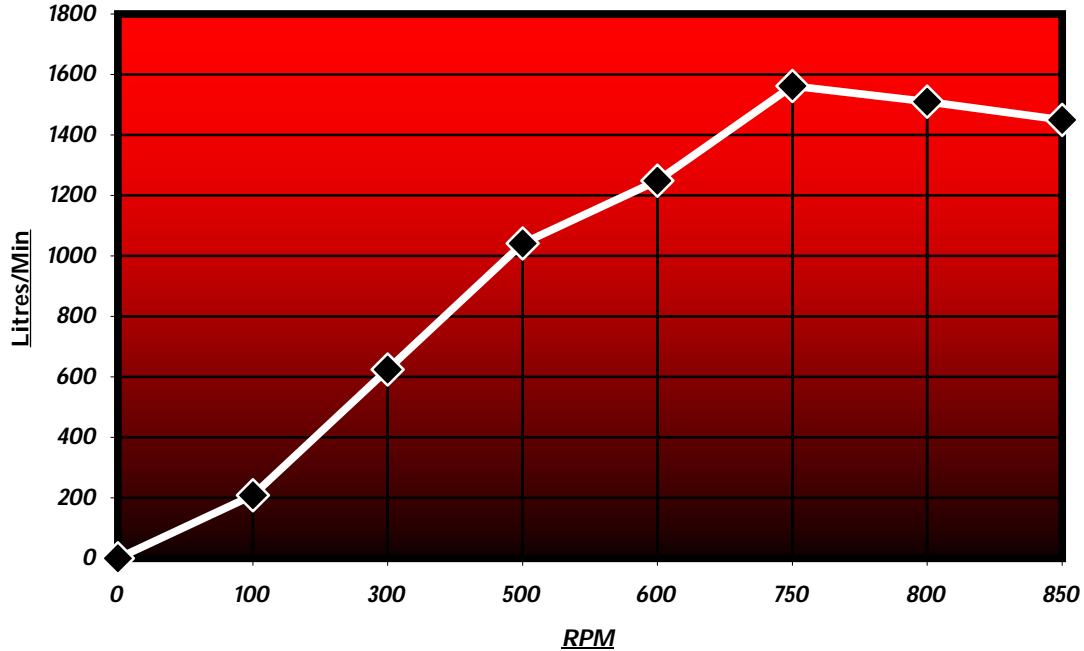

# T&E Pumps 114 Series Flow Chart

**T&E Pumps 114 Series**  
Litres/Min Flow Chart

**Steel Gears**  
\* Actual results depend on type of fluid.

**T&E Pumps 114 Series**  
Cubic Meters/Hour Flow Chart

**Steel Gears**  
\* Actual results depend on type of fluid.