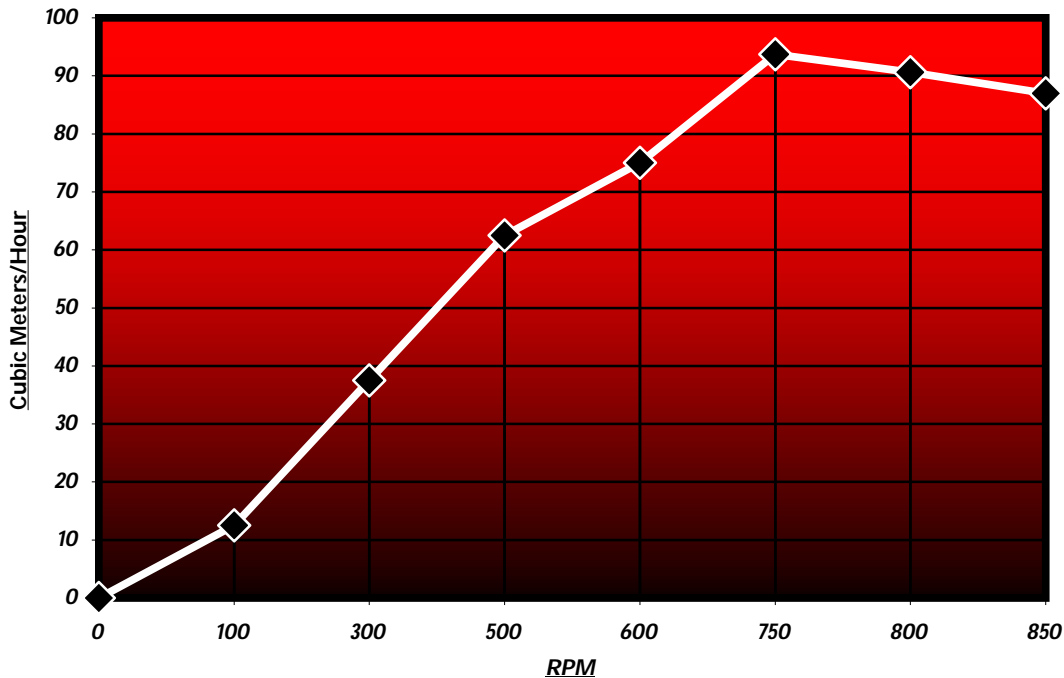

# T&E Pumps 114 Series Flow Chart

**T&E Pumps 114 Series**  
Litres/Min Flow Chart

**Steel Gears**  
\* Actual results depend on type of fluid.

**T&E Pumps 114 Series**  
Cubic Meters/Hour Flow Chart

**Steel Gears**  
\* Actual results depend on type of fluid.