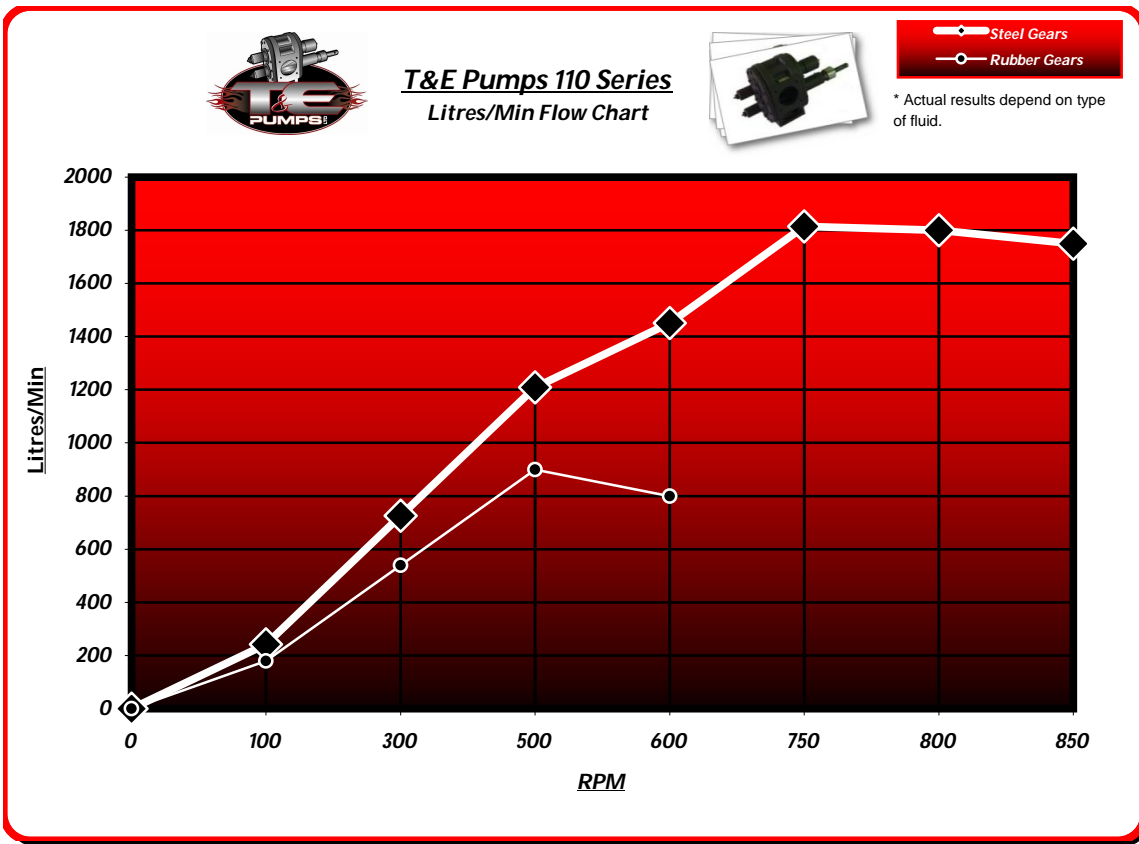

T&E Pumps 110 Series Flow Chart

Visit us at www.tepumps.com

T&E PUMPS LTD.
P.O. BOX 460 CONSORT AB. TOC 1B0 Phone: (403) 577-3825 tyler@tepumps.com