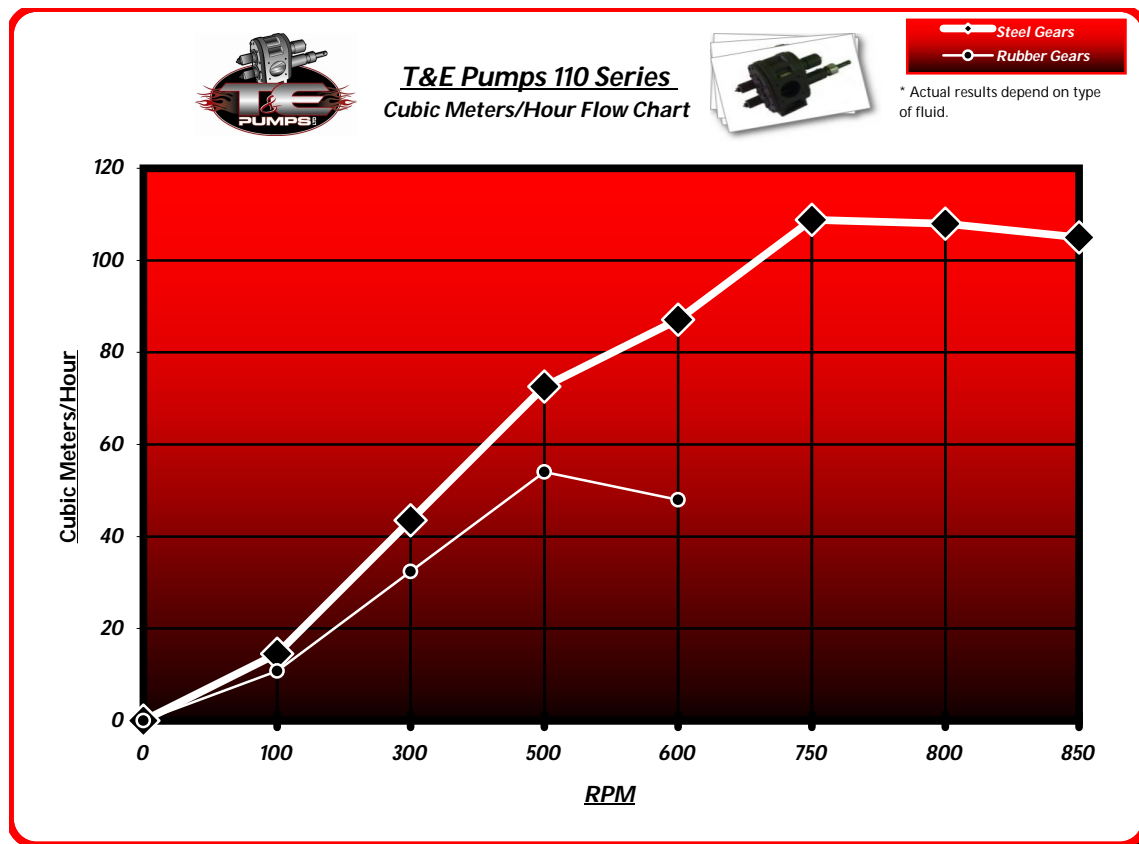

T&E Pumps 110 Series Flow Chart

Visit us at www.tepumps.com

T&E PUMPS LTD.
P.O. BOX 460 CONSORT AB. TOC 1B0 Phone: (403) 577-3825 tyler@tepumps.com